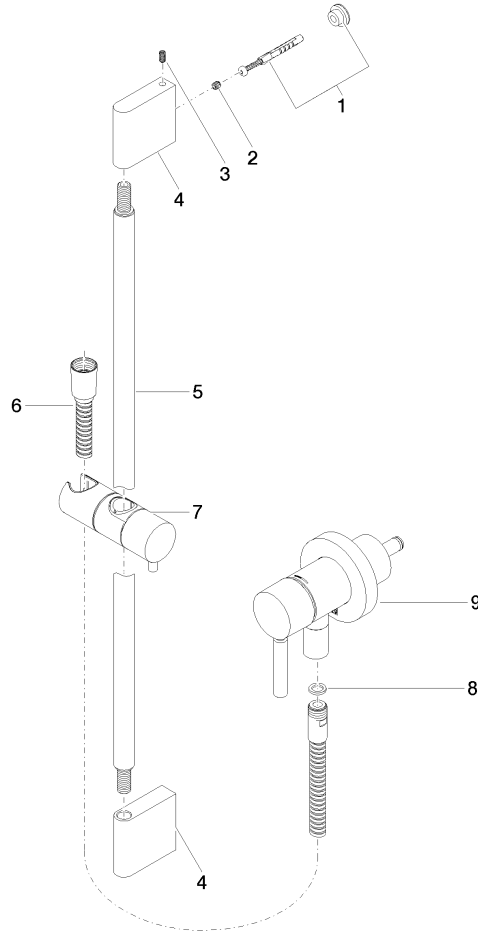

Concealed single-lever mixer with integrated shower connection with shower set without hand shower - Chrome

TARA

36 013 660

Fits: TARA, META

- cover plate Ø 78 mm
- metal shower hose 1750mm with integrated anti-twist protection
- slide bar

Required miscellaneous

	Concealed wall mounting - •max. recess depth 103 mm •min. recess depth 78 mm	35 003 970 90
--	---	---------------

Required miscellaneous

	Hand shower - Chrome	28 012 979-00
--	-----------------------------	---------------

Concealed single-lever mixer with integrated shower connection with shower set without hand shower - Chrome

TARA

36 013 660

Certificates

Belgaqua_21-025- WRAS_2011027. LGA_29569.
27_1.

36 013 660

Spare parts list

No.	Item Number	Name	Quantity used	Delivery time
1	05 17 20 726 02 90	fixing set	1	2
2	09 31 11 049 90	pin	2	2
3	04 31 11 113 00 90	pin	2	2
4	08 17 97 054-00	holder	2	10
5	90 28 22 597 00-00	holder	1	10
6	28 322 970-00	Metal shower hose 1/2" x 3/8" x 1750 mm - Chrome	1	2
7	12 580 970-00	Slide unit - Chrome	1	10
8	90 14 20 026 00 90	seal	1	2
9	36 045 660-00	Concealed single-lever mixer with cover plate with integrated shower connection - Chrome	1	10