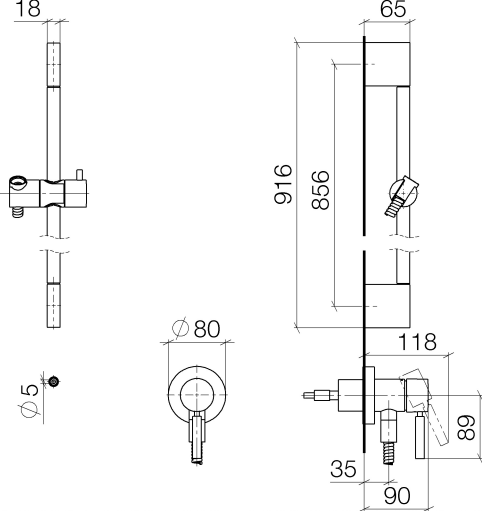

Concealed single-lever mixer with integrated shower connection with shower set without hand shower - Chrome

TARA

36 013 660

Fits: TARA, META

- cover plate Ø 78 mm
- metal shower hose 1750mm with integrated anti-twist protection
- slide bar

Required miscellaneous

	Concealed wall mounting - •max. recess depth 103 mm •min. recess depth 78 mm	35 003 970 90
--	---	---------------

Required miscellaneous

	Hand shower - Chrome	28 012 979-00
--	-----------------------------	---------------

Concealed single-lever mixer with integrated shower connection with shower set without hand shower - Chrome

TARA

36 013 660

Certificates

Belgaqua_21-025- WRAS_2011027. LGA_29569.
27_1.

36 013 660

Spare parts list

No.	Item Number	Name	Quantity used	Delivery time
1	05 17 20 726 02 90	fixing set	1	2
2	09 31 11 049 90	pin	2	2
3	04 31 11 113 00 90	pin	2	2
4	08 17 97 054-00	holder	2	10
5	90 28 22 597 00-00	holder	1	10
6	28 322 970-00	Metal shower hose 1/2" x 3/8" x 1750 mm - Chrome	1	2
7	12 580 970-00	Slide unit - Chrome	1	10
8	90 14 20 026 00 90	seal	1	2
9	36 045 660-00	Concealed single-lever mixer with cover plate with integrated shower connection - Chrome	1	10